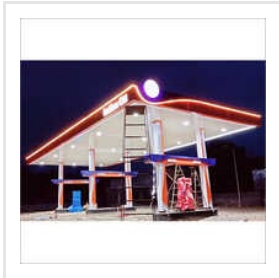

## INDUSTRIAL CANOPY

Quality Of Our Products, Speaks On Our Behalf

BPCL Canopy, Gail gas Canopy, Hindustan Petroleum Petrol Pump Canopy, IOCL Petrol Pump Canopy, Indian Oil Petrol Pump Canopy, Industrial Iron Structure Canopy, Industrial Mild Steel Canopy, Industrial Steel Structure Canopy, Industrial Warehouse Canopy, JIO BP Canopy, Mild Steel Petrol Pump Canopy, Nayra canopy, PVC Prefabricated Industrial Shed, etc.

**INDUSTRIAL IRON STRUCTURE  
CANOPY**

**INDUSTRIAL STEEL STRUCTURE  
CANOPY**

**BPCL CANOPY**

Premium quality materials, sourced from the most dependable companies, are used in the construction of sheds and canopies. We have support of the most experienced experts and skilled labourers, who make certain every undertaken project for Industrial Steel Structure Canopy, PVC Prefabricated Industrial Shed, Mild Steel Petrol Pump Canopy and more, are completed within promised time.

## Our Products

**Industrial Warehouse Canopy**

**PVC Prefabricated Industrial Shed**

**Industrial Mild Steel Canopy**

**Industrial Iron Structure Canopy**

**Mild Steel Petrol Pump Canopy**

**IOCL Petrol Pump Canopy**